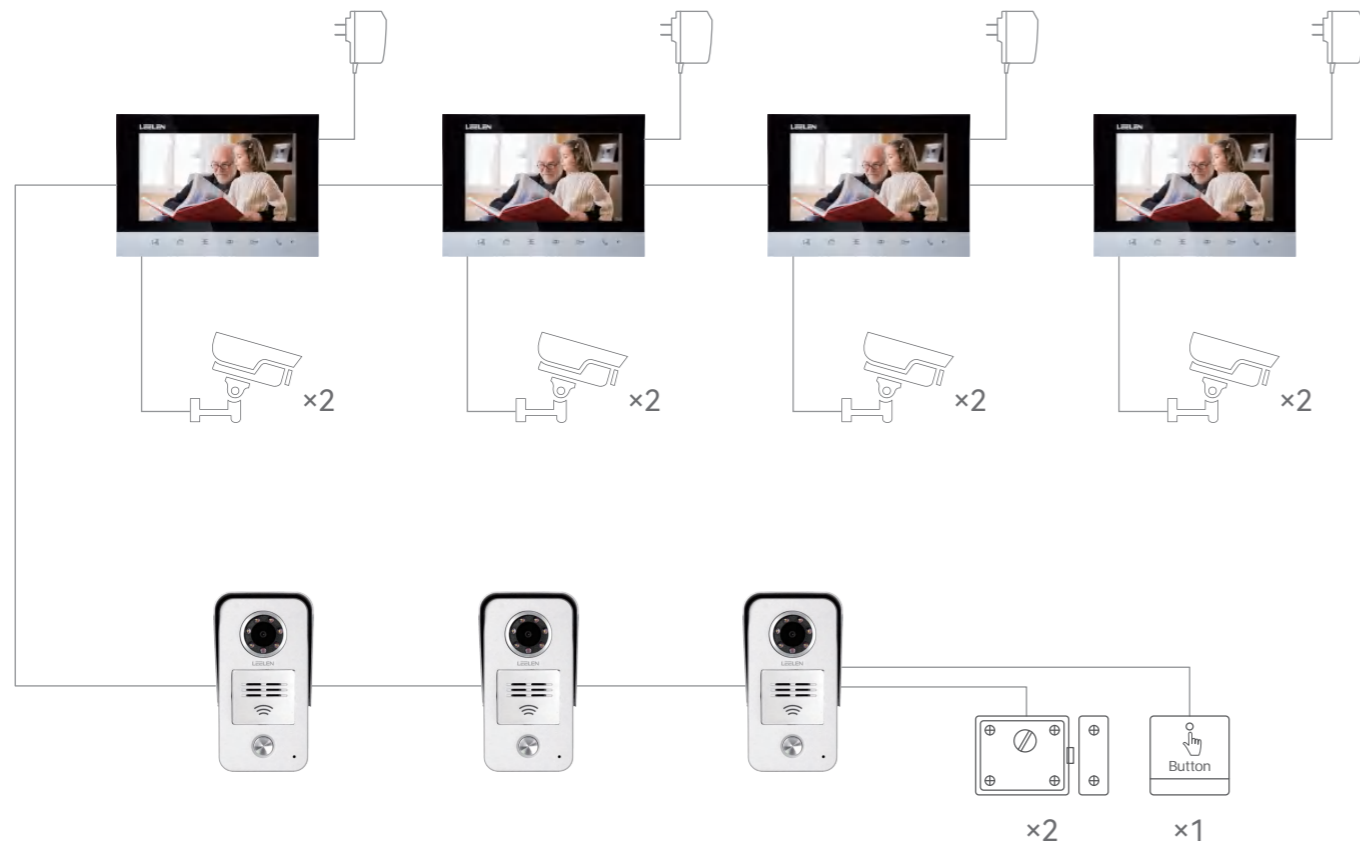

SOLUTION PRESENTATION

Analog Villa Suit

Recommend:

+

OR

+