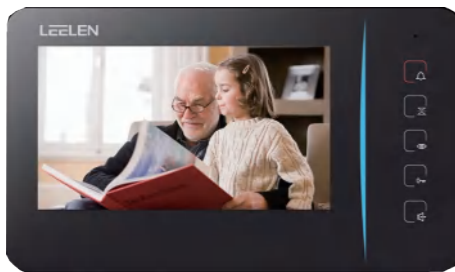

Product Model: **E60**

Features:

- ⊙ 8 alarm zones
- ⊙ 7 inch TFT LCD,800x480
- ⊙ Touch button
- ⊙ Size: 175x114x15.9(mm)