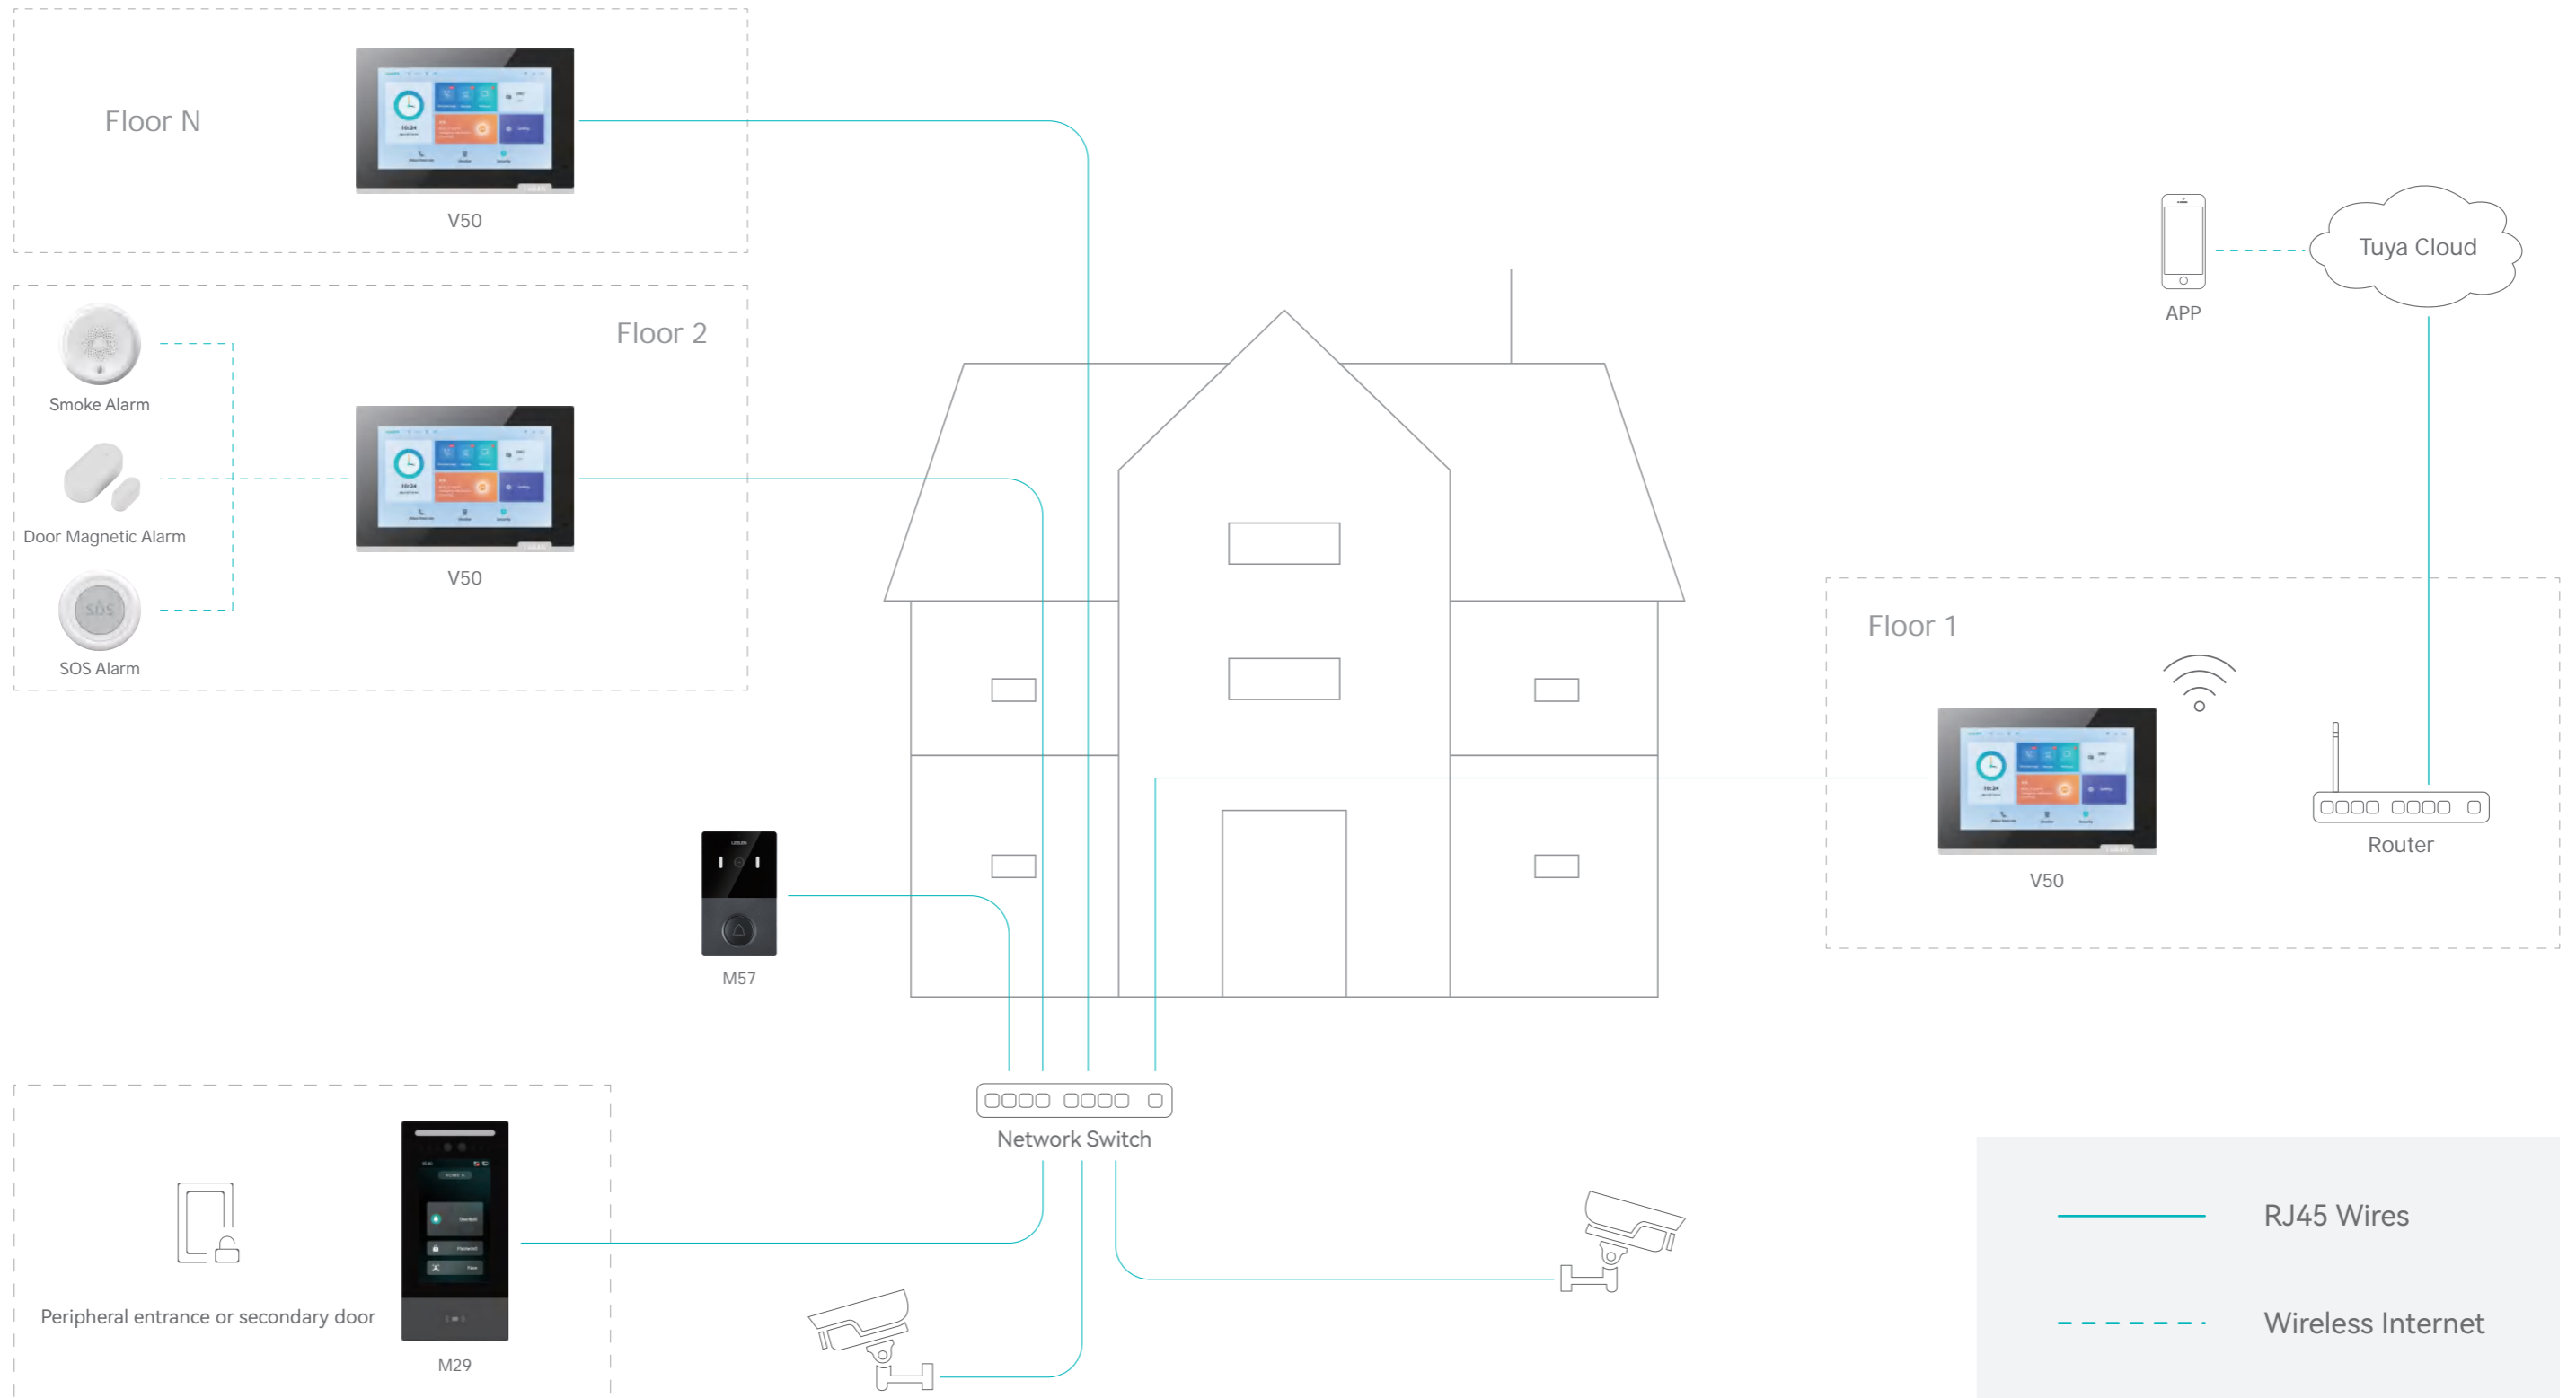

GUARD STATION — G05

Intercom to reception with external IPC.

Video Intercom

Security Alarm

Video Surveillance

Linkage on Duty

APP

-  Remote Intercom
-  Remote Unlocking
-  Remote Monitoring
-  Intercom Record
-  Alarm Record
-  Android / IOS

Remotely control video door phone anywhere

SOLUTION PRESENTATION

IP Building Solution

SOLUTION PRESENTATION

IP Villa Solution

SOLUTION PRESENTATION

Commercial Solution - Office

SOLUTION PRESENTATION

M9

CLASSIC CASE

Maldives Apartment Project

The size of this apartment community is 1,890 households. Thanks to the supervision of mobile APP, the whole community has taken a big step towards intelligence. LEELEN provides 1,890 pieces **V50** indoor stations, 15 pieces **M33** outdoor stations, 5 pieces **G05** guard stations, as well as the LEELEN Smart Life APP, to promote the overall intelligent level of the community.

Use products:

V50

M33

G05

Shanghai Apartment Project

There are 2,732 households in this apartment community and it requires a property management system to manage the community as a whole. Under the help of LEELEN, 2732 pieces **V31** indoor stations, 30 pieces **M10** outdoor stations and 8 pieces **G05** guard stations are centralized on the management platform of LEELEN Property, which ensures the safety of the whole