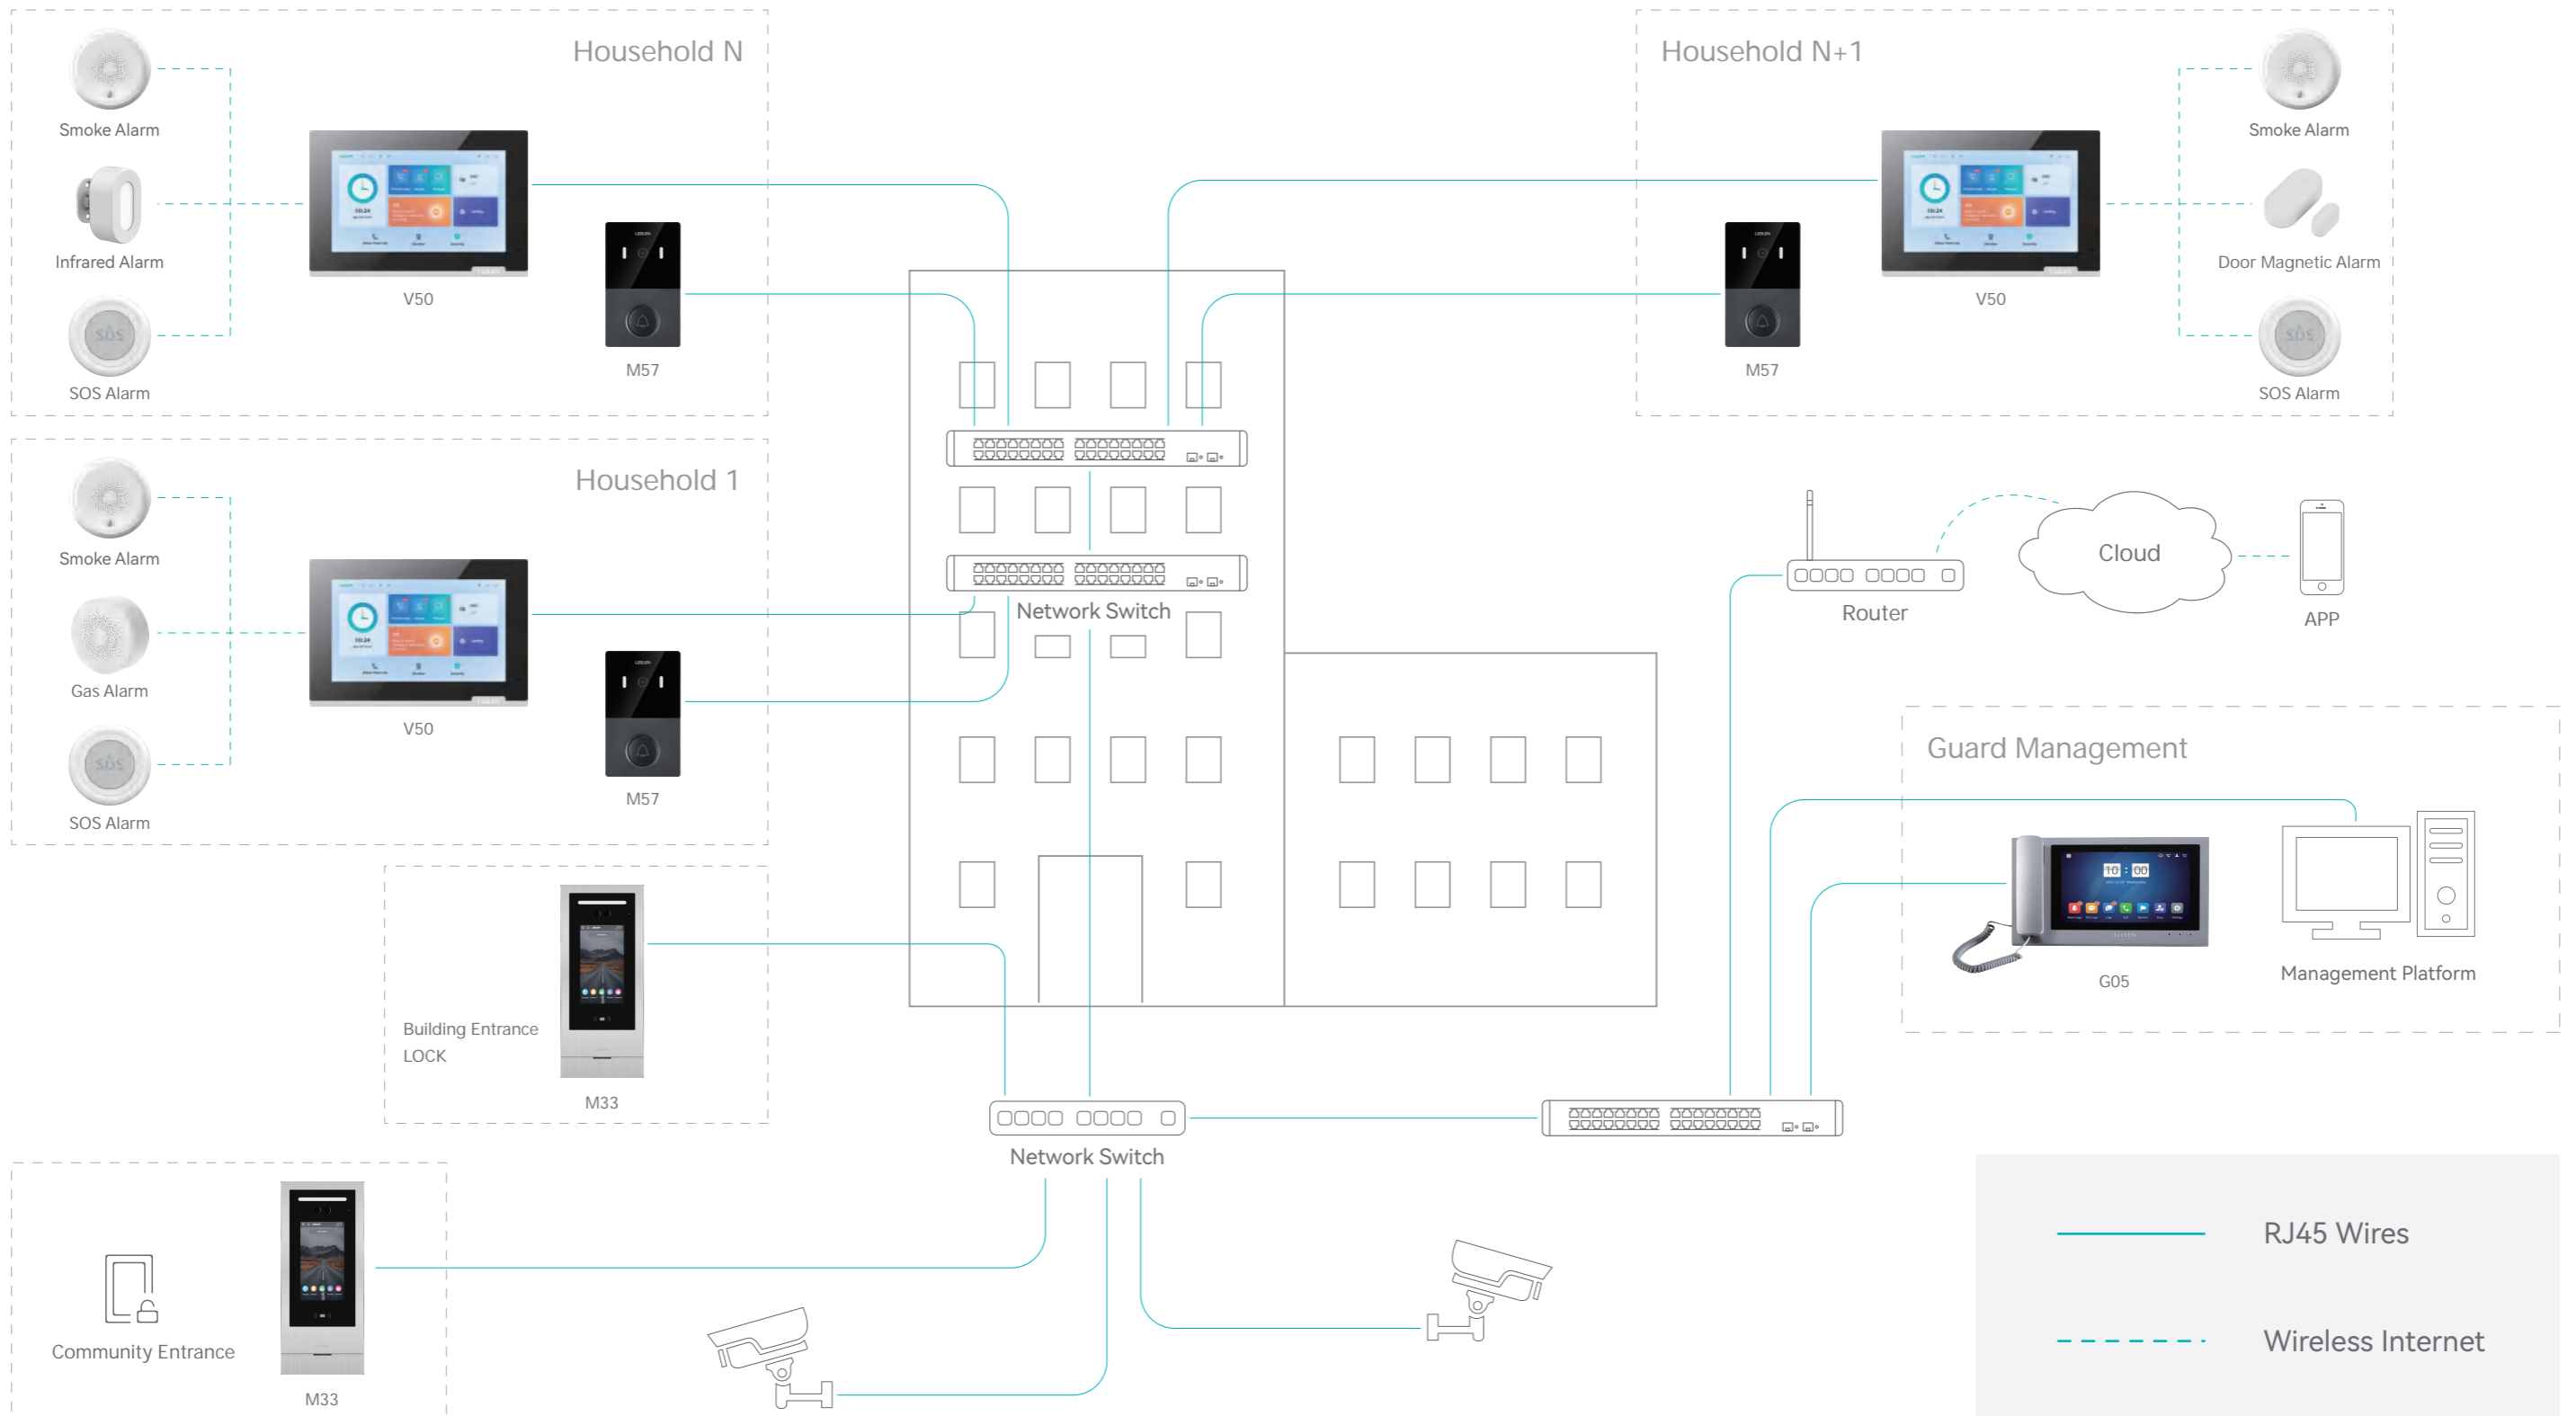

Product Model: **F10**

Features:

- ⊙ Non-visual digital indoor station
- ⊙ Highly cost-effective
- ⊙ Supports unlocking, answering, and emergency calls
- ⊙ IP Protocol
- ⊙ Surface installation
- ⊙ Size: 98.5x198x52(mm)

GUARD STATION — G05

Intercom to reception with external IPC.

Video Intercom

Security Alarm

Video Surveillance

Linkage on Duty

APP

-  Remote Intercom
-  Remote Unlocking
-  Remote Monitoring
-  Intercom Record
-  Alarm Record
-  Android / IOS

Remotely control video door phone anywhere

SOLUTION PRESENTATION

IP Building Solution

SOLUTION PRESENTATION

IP Villa Solution

SOLUTION PRESENTATION

Commercial Solution - Office

SOLUTION PRESENTATION

M9

CLASSIC CASE

Maldives Apartment Project

The size of this apartment community is 1,890 households. Thanks to the supervision of mobile APP, the whole community has taken a big step towards intelligence. LEELEN provides 1,890 pieces **V50** indoor stations, 15 pieces **M33** outdoor stations, 5 pieces **G05** guard stations, as well as the LEELEN Smart Life APP, to promote the overall intelligent level of the community.