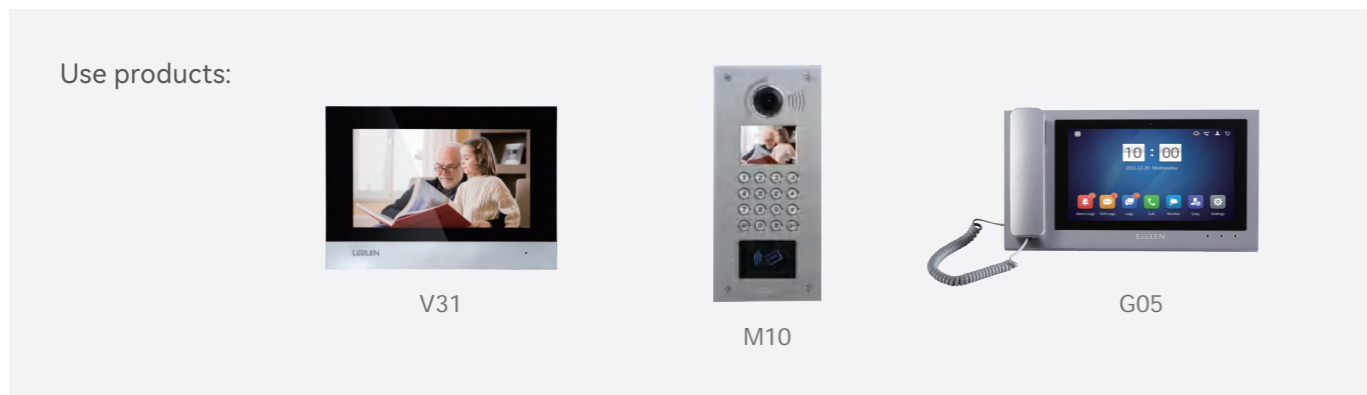

M9

CLASSIC CASE

Maldives Apartment Project

The size of this apartment community is 1,890 households. Thanks to the supervision of mobile APP, the whole community has taken a big step towards intelligence. LEELEN provides 1,890 pieces **V50** indoor stations, 15 pieces **M33** outdoor stations, 5 pieces **G05** guard stations, as well as the LEELEN Smart Life APP, to promote the overall intelligent level of the community.

Use products:

V50

M33

G05

Shanghai Apartment Project

There are 2,732 households in this apartment community and it requires a property management system to manage the community as a whole. Under the help of LEELEN, 2732 pieces **V31** indoor stations, 30 pieces **M10** outdoor stations and 8 pieces **G05** guard stations are centralized on the management platform of LEELEN Property, which ensures the safety of the whole