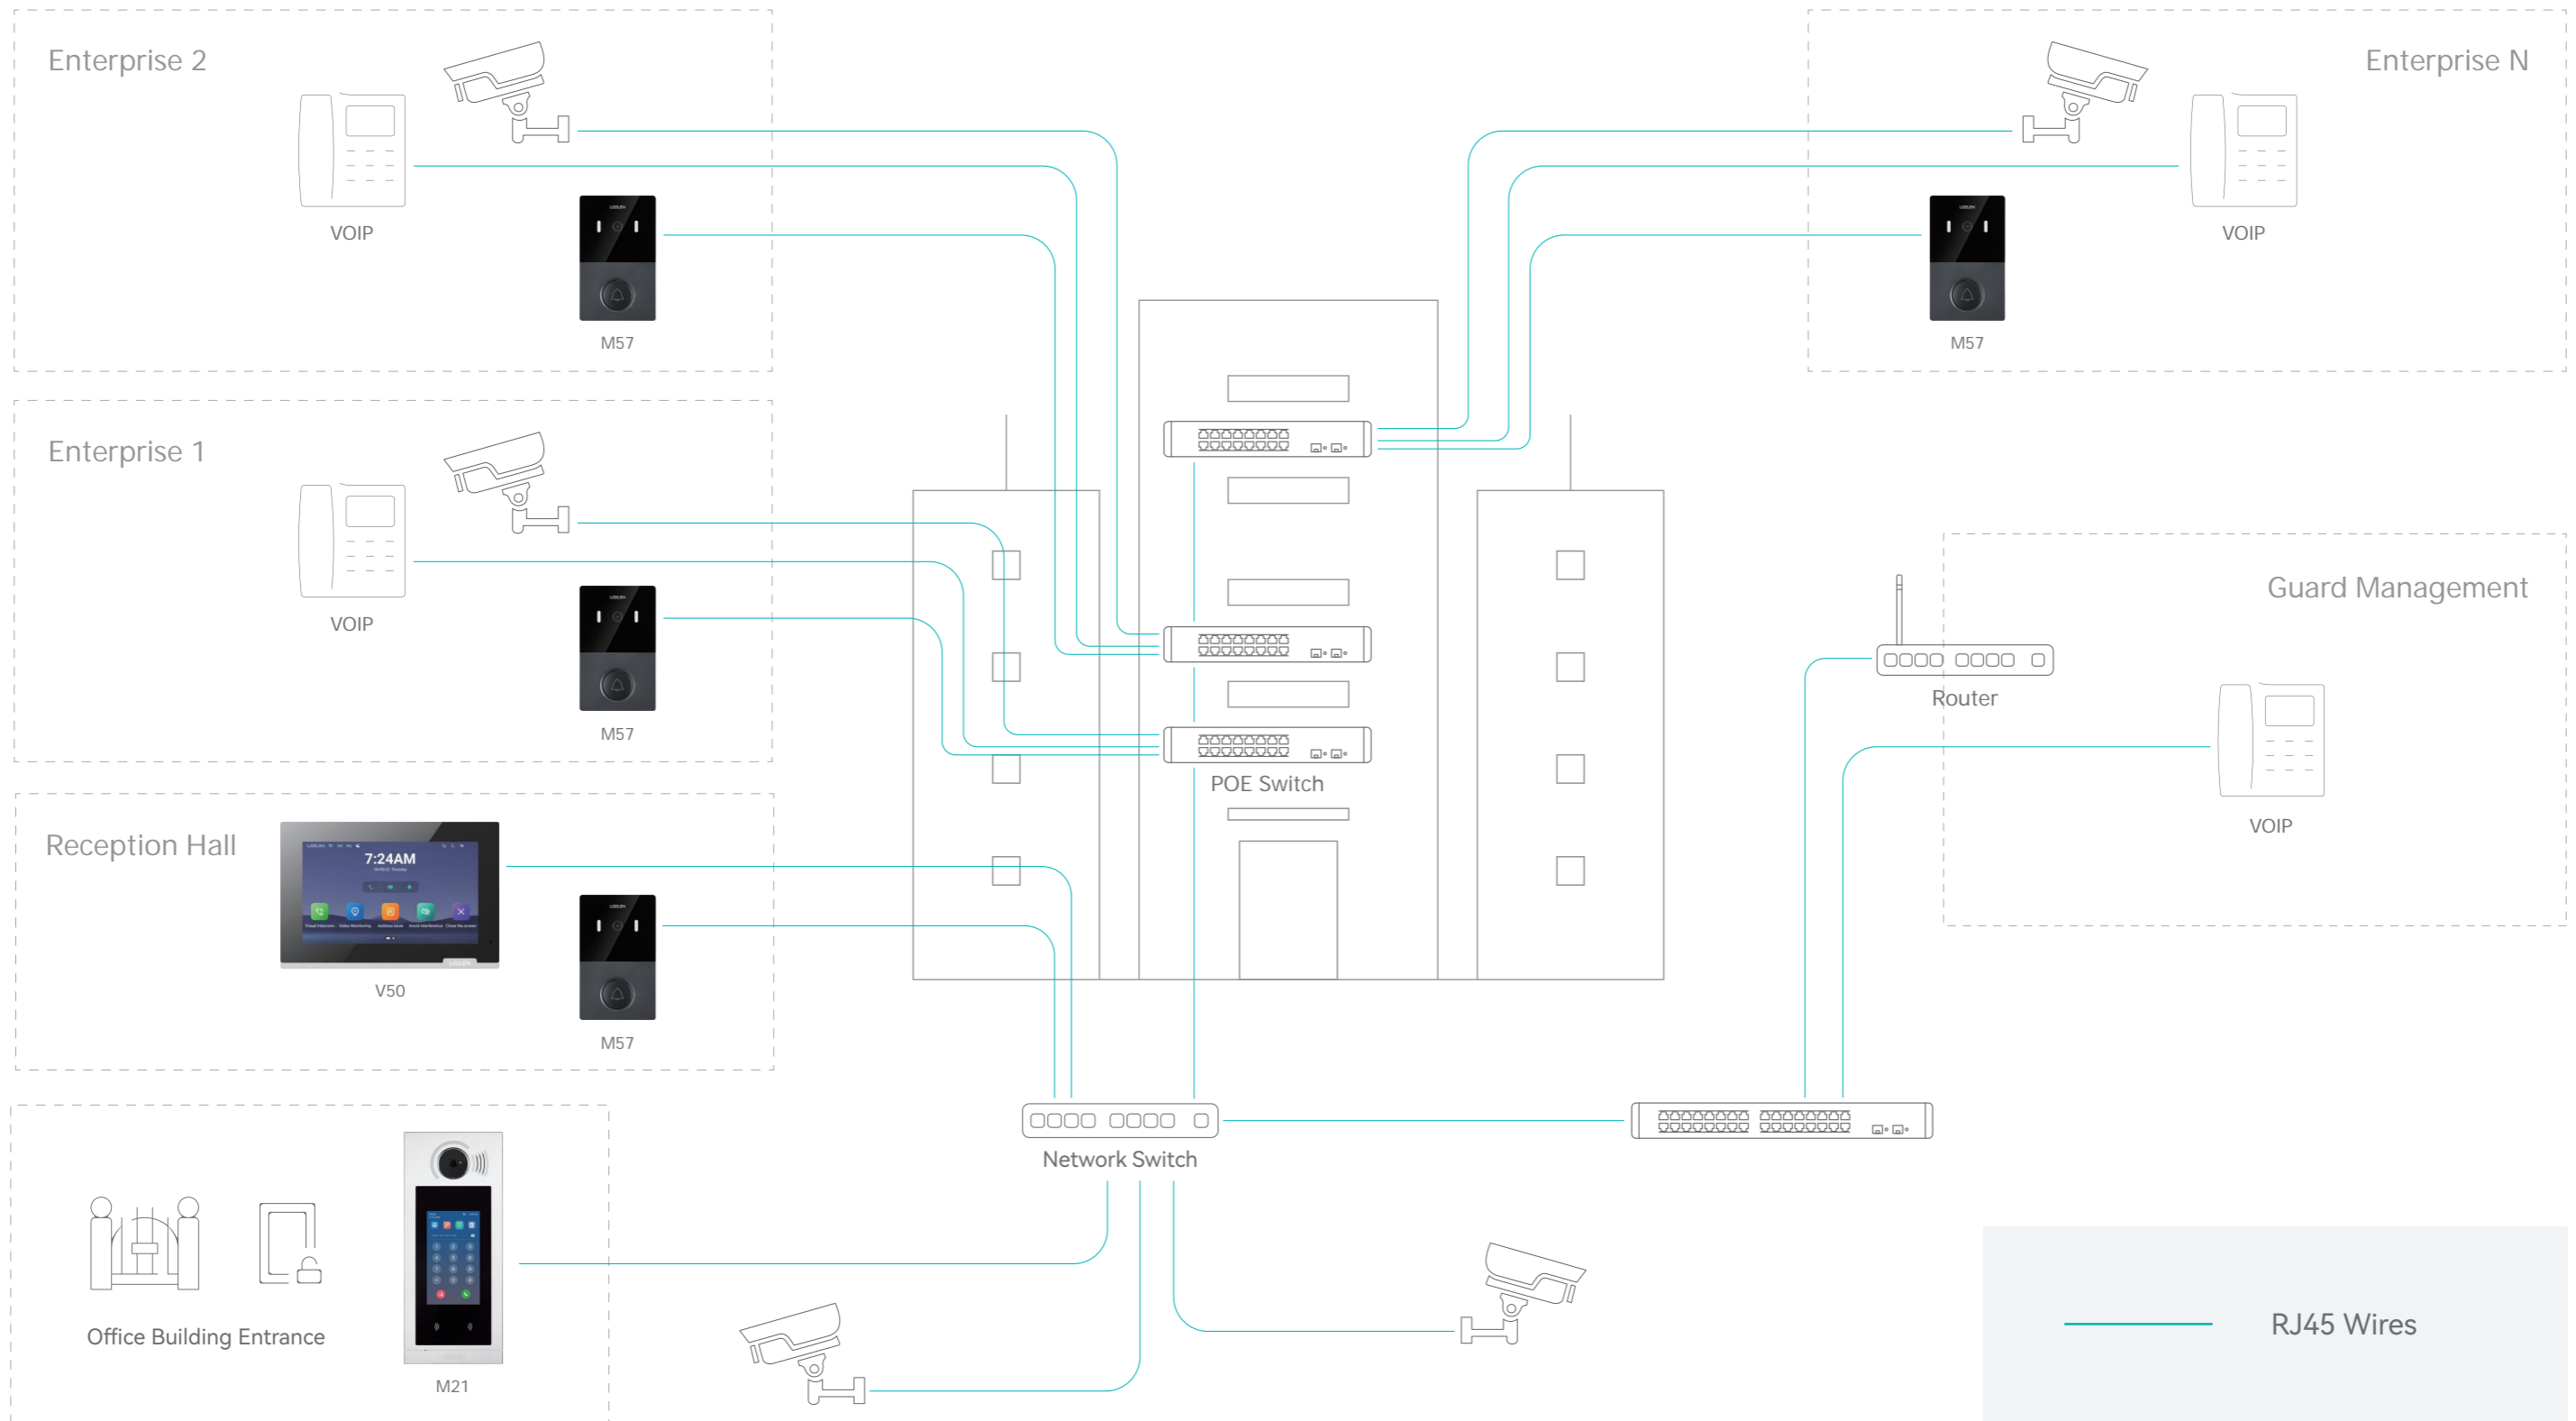

GUARD STATION — G05

Intercom to reception with external IPC.

Video Intercom

Security Alarm

Video Surveillance

Linkage on Duty

APP

-  Remote Intercom
-  Remote Unlocking
-  Remote Monitoring
-  Intercom Record
-  Alarm Record
-  Android / IOS

Remotely control video door phone anywhere

SOLUTION PRESENTATION

IP Building Solution

SOLUTION PRESENTATION

IP Villa Solution

SOLUTION PRESENTATION

Commercial Solution - Office

SOLUTION PRESENTATION

M9

CLASSIC CASE

Maldives Apartment Project

The size of this apartment community is 1,890 households. Thanks to the supervision of mobile APP, the whole community has taken a big step towards intelligence. LEELEN provides 1,890 pieces **V50** indoor stations, 15 pieces **M33** outdoor stations, 5 pieces **G05** guard stations, as well as the LEELEN Smart Life APP, to promote the overall intelligent level of the community.

Use products:

V50

M33

G05

Shanghai Apartment Project

There are 2,732 households in this apartment community and it requires a property management system to manage the community as a whole. Under the help of LEELEN, 2732 pieces **V31** indoor stations, 30 pieces **M10** outdoor stations and 8 pieces **G05** guard stations are centralized on the management platform of LEELEN Property, which ensures the safety of the whole