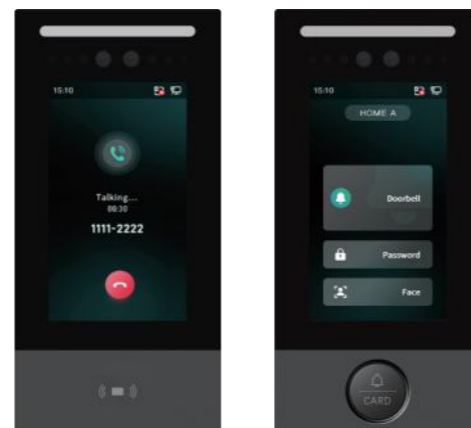

Product Model: M19

Features:

- ◎ Ultimate user experience and simple UI design
- ◎ Professional design, superior in quality
- ◎ 4.3-inch colorful LCD screen, touch button
- ◎ Multiple ways to unlock, including: IC card, Pin code
- ◎ Supports configuration via Web remotely
- ◎ Adopt tempered glass, aluminum panel, IK07 reached

Product Model: M29

Features:

- ⊙ Unlock with face recognition
- ⊙ Build-in Linux system
- ⊙ 4.3-inch mechanical buttons and touch screen
- ⊙ Vandal-resisatant alarm
- ⊙ Supports cofiguration via Web remotely
- ⊙ 2MP HD dual cameras
- ⊙ White fill light
- ⊙ HDR