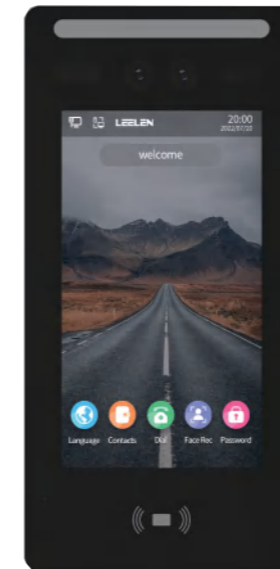

Product Model: M19

Features:

- ◎ Ultimate user experience and simple UI design
- ◎ Professional design, superior in quality
- ◎ 4.3-inch colorful LCD screen, touch button
- ◎ Multiple ways to unlock, including: IC card, Pin code
- ◎ Supports configuration via Web remotely
- ◎ Adopt tempered glass, aluminum panel, IK07 reached

Product Model: M29

Features:

- ⊙ Unlock with face recognition
- ⊙ Build-in Linux system
- ⊙ 4.3-inch mechanical buttons and touch screen
- ⊙ Vandal-resisatant alarm
- ⊙ Supports cofiguration via Web remotely
- ⊙ 2MP HD dual cameras
- ⊙ White fill light
- ⊙ HDR

OTHER OUTDOOR STATIONS

Product Highlights

Product Model: M28

Features:

- ⊙ 7 inch LCD touch screen,1024x600
- ⊙ 2 megapixel dual cameras
- ⊙ HDR Wide motion image processing
- ⊙ Surface installation
- ⊙ Multiples ways to unlock: IC card、APP、indoor stations、face recognition、password
- ⊙ Size: 120×246×29(mm)

Product Model: M10

Features:

- ⊙ 4.3 inch mechanical button
- ⊙ 2 megapixel camera
- ⊙ Linux system
- ⊙ Vandal-resisatant alarm
- ⊙ Support Web configuration
- ⊙ Multiple ways to unlock: IC card、APP、indoor station、password
- ⊙ Size: 170x386x54(mm)